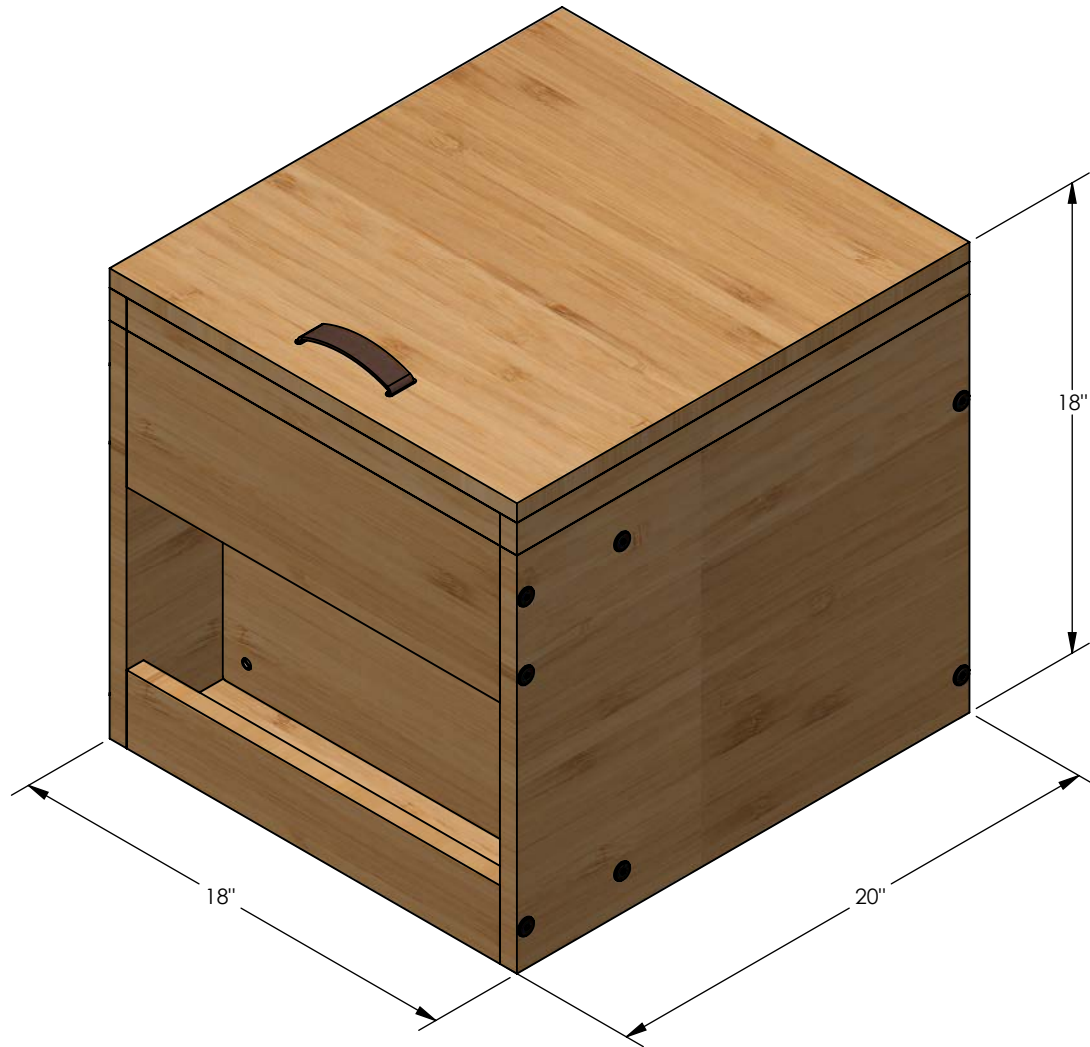

APPROXIMATE WEIGHT: 40.7 LBS.

RV19 LOO BENCH CABINET CUST SPEC SHEET

ROOST VANS, LLC
 PORTLAND, OREGON WWW.ROOSTVANS.COM 971.236.6684

THIS DOCUMENT CONTAINS CONFIDENTIAL AND PROPRIETY INFORMATION THAT CANNOT BE REPRODUCED OR DIVULGED, IN WHOLE OR IN PART WITHOUT AUTHORIZATION FROM ROOST VANS, INC.

3 PLY FINISHED BAMBOO

LEATHER PULL HANDLE

HARDWARE INCLUDED TO MOUNT
TO ROOST MOUNTING SYSTEM

RV19 LOO BENCH CABINET CUST SPEC SHEET

ROOST VANS, LLC
PORTLAND, OREGON WWW.ROOSTVANS.COM 971.236.6684

THIS DOCUMENT CONTAINS CONFIDENTIAL AND PROPRIETY INFORMATION THAT CANNOT BE REPRODUCED OR DIVULGED, IN WHOLE OR IN PART WITHOUT AUTHORIZATION FROM ROOST VANS, INC.

SPRING LOADED LID STAYS

INCLUDED PRODUCT: STANSPORT EASY-GO