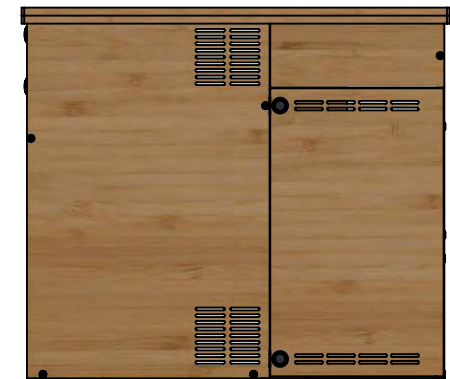

LEFT

FRONT

RIGHT

APPROXIMATE WEIGHT: 121.9 LBS.

RV42-00 PASSENGER STANDARD KITCHEN CABINET CUST SPEC SHEET

ROOST VANS, LLC
PORTLAND, OREGON
WWW.ROOSTVANS.COM

APPROXIMATE WEIGHT: 121.9 LBS.

RV42-00 PASSENGER STANDARD KITCHEN CABINET CUST SPEC SHEET

ROOST VANS, LLC
PORTLAND, OREGON
WWW.ROOSTVANS.COM

APPROXIMATE WEIGHT: 121.9 LBS.

RV42-00 PASSENGER STANDARD KITCHEN CABINET CUST SPEC SHEET

ROOST VANS, LLC
PORTLAND, OREGON
WWW.ROOSTVANS.COM

HARDWARE INCLUDED TO MOUNT
TO ROOST MOUNTING SYSTEM

FRIDGE VENTILATION

FOLD DOWN PASSENGER
DOORWAY SHELF

3 PLY FINISHED BAMBOO

RECOMMENDED SINK/STOVE:
SMEV 8821R
DOMETIC 8005
DOMETIC 8006

SHOWN WITH OPTIONAL ADD-ON
POWER PANEL SWITCH PLATE

LOCKING BUTTON LATCHES