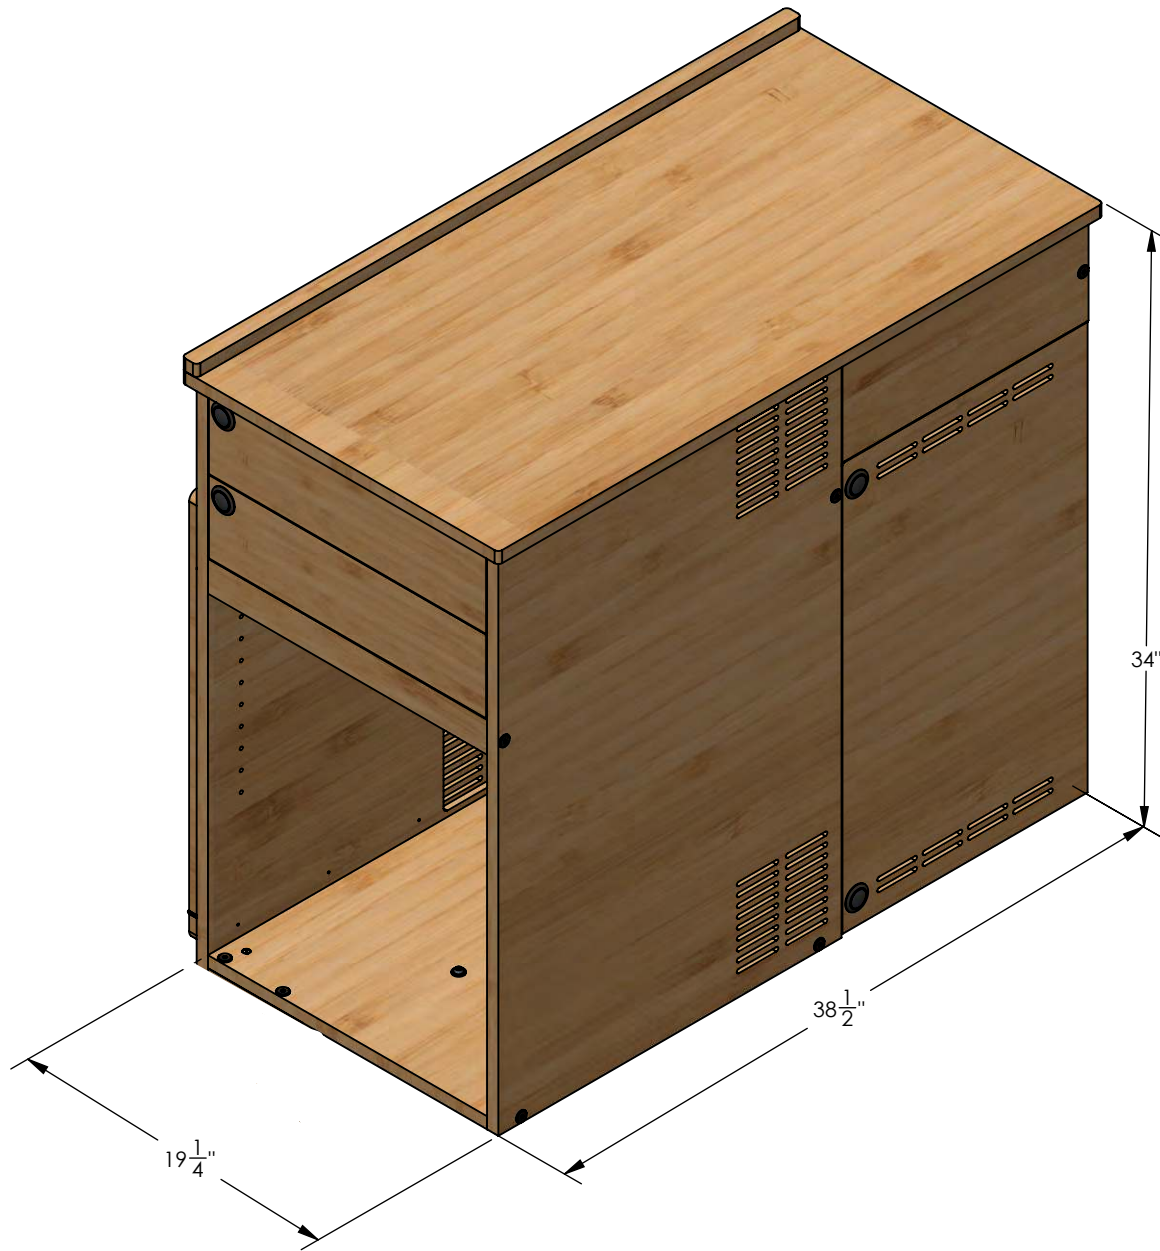

LEFT

FRONT

RIGHT

APPROXIMATE WEIGHT: 121.9 LBS.

RV42-00 PASSENGER STANDARD KITCHEN CABINET CUST SPEC SHEET

ROOST VANS, LLC
PORTLAND, OREGON
WWW.ROOSTVANS.COM

APPROXIMATE WEIGHT: 121.9 LBS.

RV42-00 PASSENGER STANDARD KITCHEN CABINET CUST SPEC SHEET

ROOST VANS, LLC
PORTLAND, OREGON
WWW.ROOSTVANS.COM

APPROXIMATE WEIGHT: 121.9 LBS.

RV42-00 PASSENGER STANDARD KITCHEN CABINET CUST SPEC SHEET

ROOST VANS, LLC
PORTLAND, OREGON
WWW.ROOSTVANS.COM

HARDWARE INCLUDED TO MOUNT
TO ROOST MOUNTING SYSTEM

FRIDGE VENTILATION

FOLD DOWN PASSENGER
DOORWAY SHELF

3 PLY FINISHED BAMBOO

RECOMMENDED SINK/STOVE:
SMEV 8821R
DOMETIC 8005
DOMETIC 8006

SHOWN WITH OPTIONAL ADD-ON
POWER PANEL SWITCH PLATE

LOCKING BUTTON LATCHES