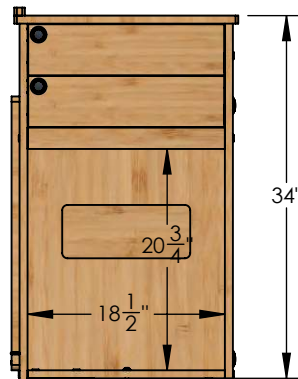

LEFT

FRONT

RIGHT

APPROXIMATE WEIGHT: 121.9 LBS.

RV42-00 PASSENGER STANDARD KITCHEN CABINET CUST SPEC SHEET

ROOST VANS, LLC
PORTLAND, OREGON
WWW.ROOSTVANS.COM

APPROXIMATE WEIGHT: 121.9 LBS.

RV42-00 PASSENGER STANDARD KITCHEN CABINET CUST SPEC SHEET

ROOST VANS, LLC
PORTLAND, OREGON
WWW.ROOSTVANS.COM

APPROXIMATE WEIGHT: 121.9 LBS.

RV42-00 PASSENGER STANDARD KITCHEN CABINET CUST SPEC SHEET

ROOST VANS, LLC
PORTLAND, OREGON
WWW.ROOSTVANS.COM

HARDWARE INCLUDED TO MOUNT
TO ROOST MOUNTING SYSTEM