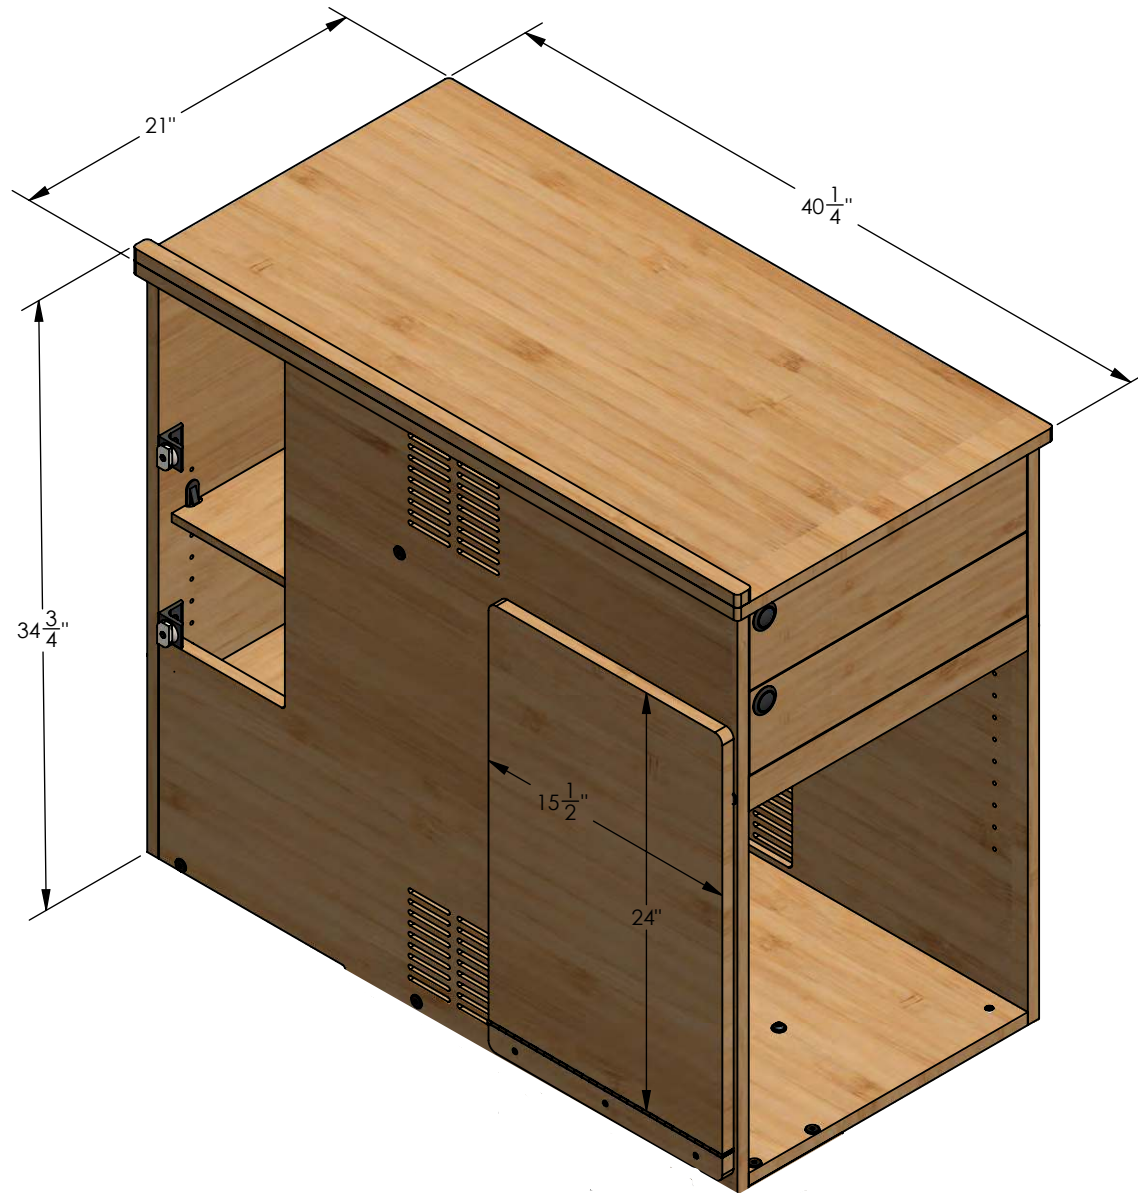

LEFT

FRONT

RIGHT

APPROXIMATE WEIGHT: 121.9 LBS.

RV42-00 PASSENGER STANDARD KITCHEN CABINET CUST SPEC SHEET

ROOST VANS, LLC
PORTLAND, OREGON
WWW.ROOSTVANS.COM

APPROXIMATE WEIGHT: 121.9 LBS.

RV42-00 PASSENGER STANDARD KITCHEN CABINET CUST SPEC SHEET

ROOST VANS, LLC
PORTLAND, OREGON
WWW.ROOSTVANS.COM

APPROXIMATE WEIGHT: 121.9 LBS.

RV42-00 PASSENGER STANDARD KITCHEN CABINET CUST SPEC SHEET

ROOST VANS, LLC
PORTLAND, OREGON
WWW.ROOSTVANS.COM

HARDWARE INCLUDED TO MOUNT
TO ROOST MOUNTING SYSTEM

FRIDGE VENTILATION

FOLD DOWN PASSENGER
DOORWAY SHELF

3 PLY FINISHED BAMBOO

RECOMMENDED SINK/STOVE:
SMEV 8821R
DOMETIC 8005
DOMETIC 8006

SHOWN WITH OPTIONAL ADD-ON
POWER PANEL SWITCH PLATE

LOCKING BUTTON LATCHES

SHOWN WITH DOOR & SHELVES AND
CABINET SWITCH PLATE OPTION