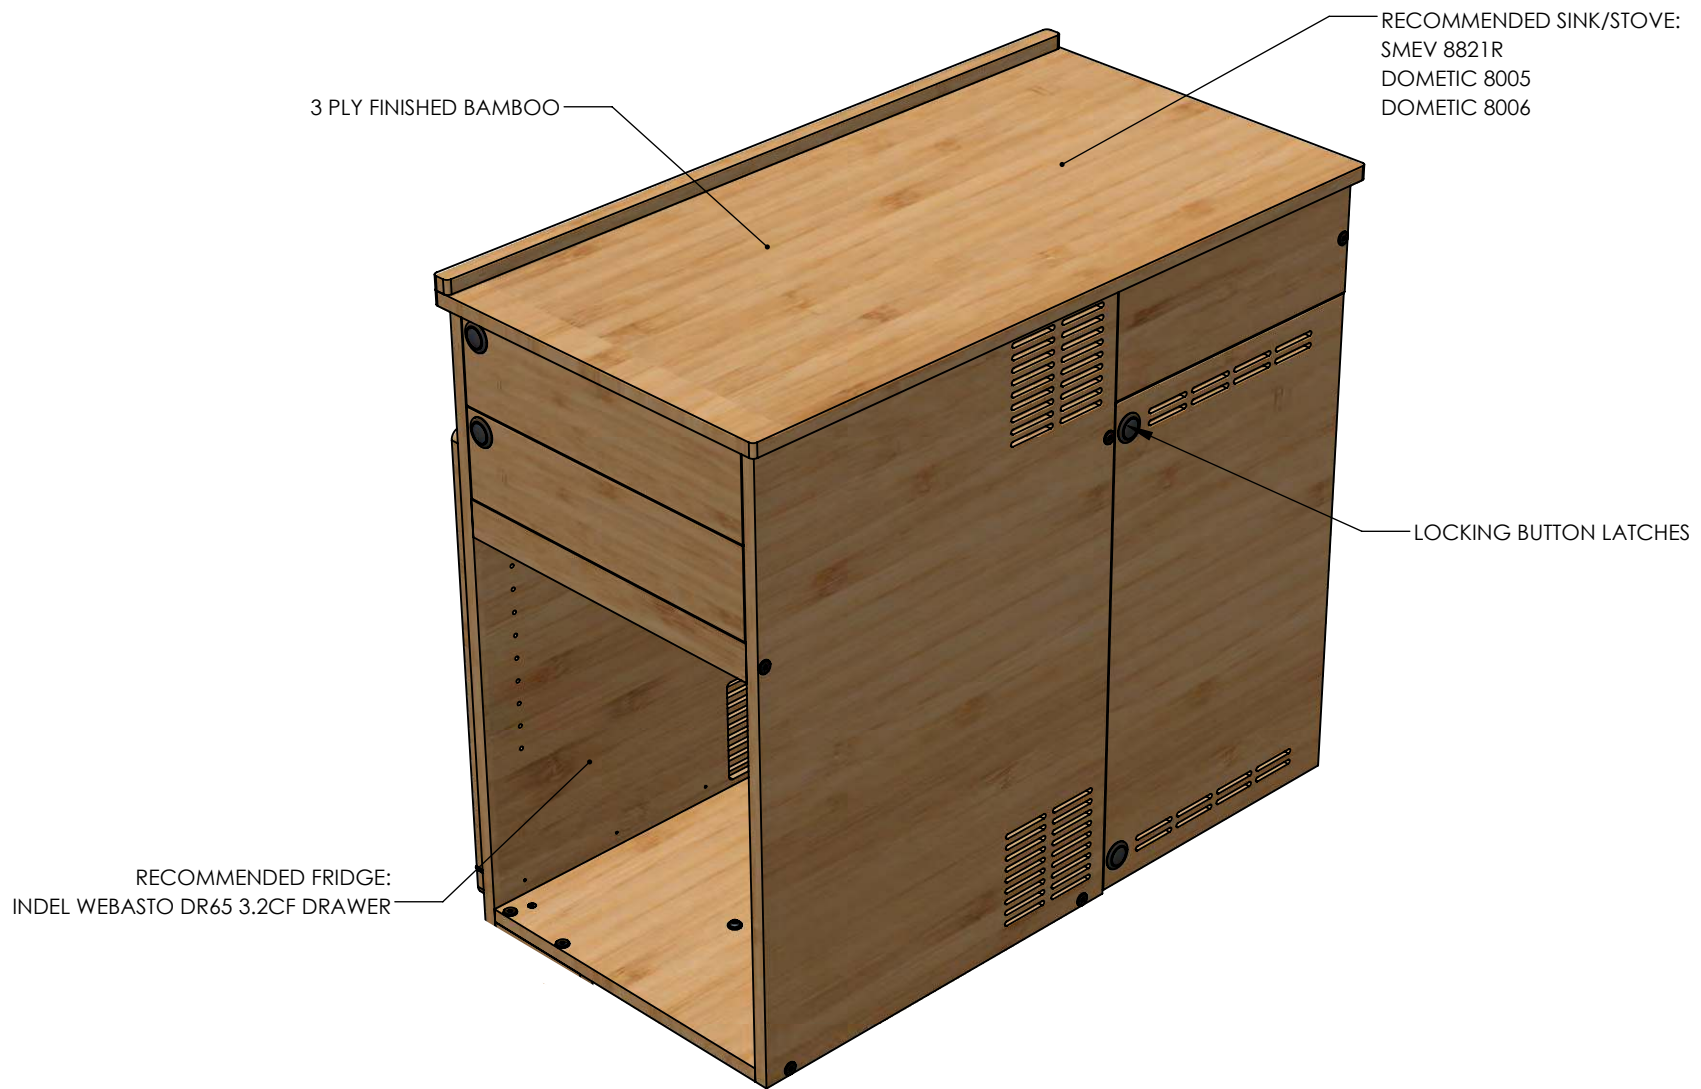

ROOST VANS, LLC
PORTLAND, OREGON
WWW.ROOSTVANS.COM

APPROXIMATE WEIGHT: 121.9 LBS.

RV42-00 PASSENGER STANDARD KITCHEN CABINET CUST SPEC SHEET

ROOST VANS, LLC
PORTLAND, OREGON
WWW.ROOSTVANS.COM

HARDWARE INCLUDED TO MOUNT
TO ROOST MOUNTING SYSTEM

FRIDGE VENTILATION

FOLD DOWN PASSENGER
DOORWAY SHELF

3 PLY FINISHED BAMBOO

RECOMMENDED SINK/STOVE:
SMEV 8821R
DOMETIC 8005
DOMETIC 8006

SHOWN WITH OPTIONAL ADD-ON
POWER PANEL SWITCH PLATE

LOCKING BUTTON LATCHES

SHOWN WITH DOOR & SHELVES AND
CABINET SWITCH PLATE OPTION