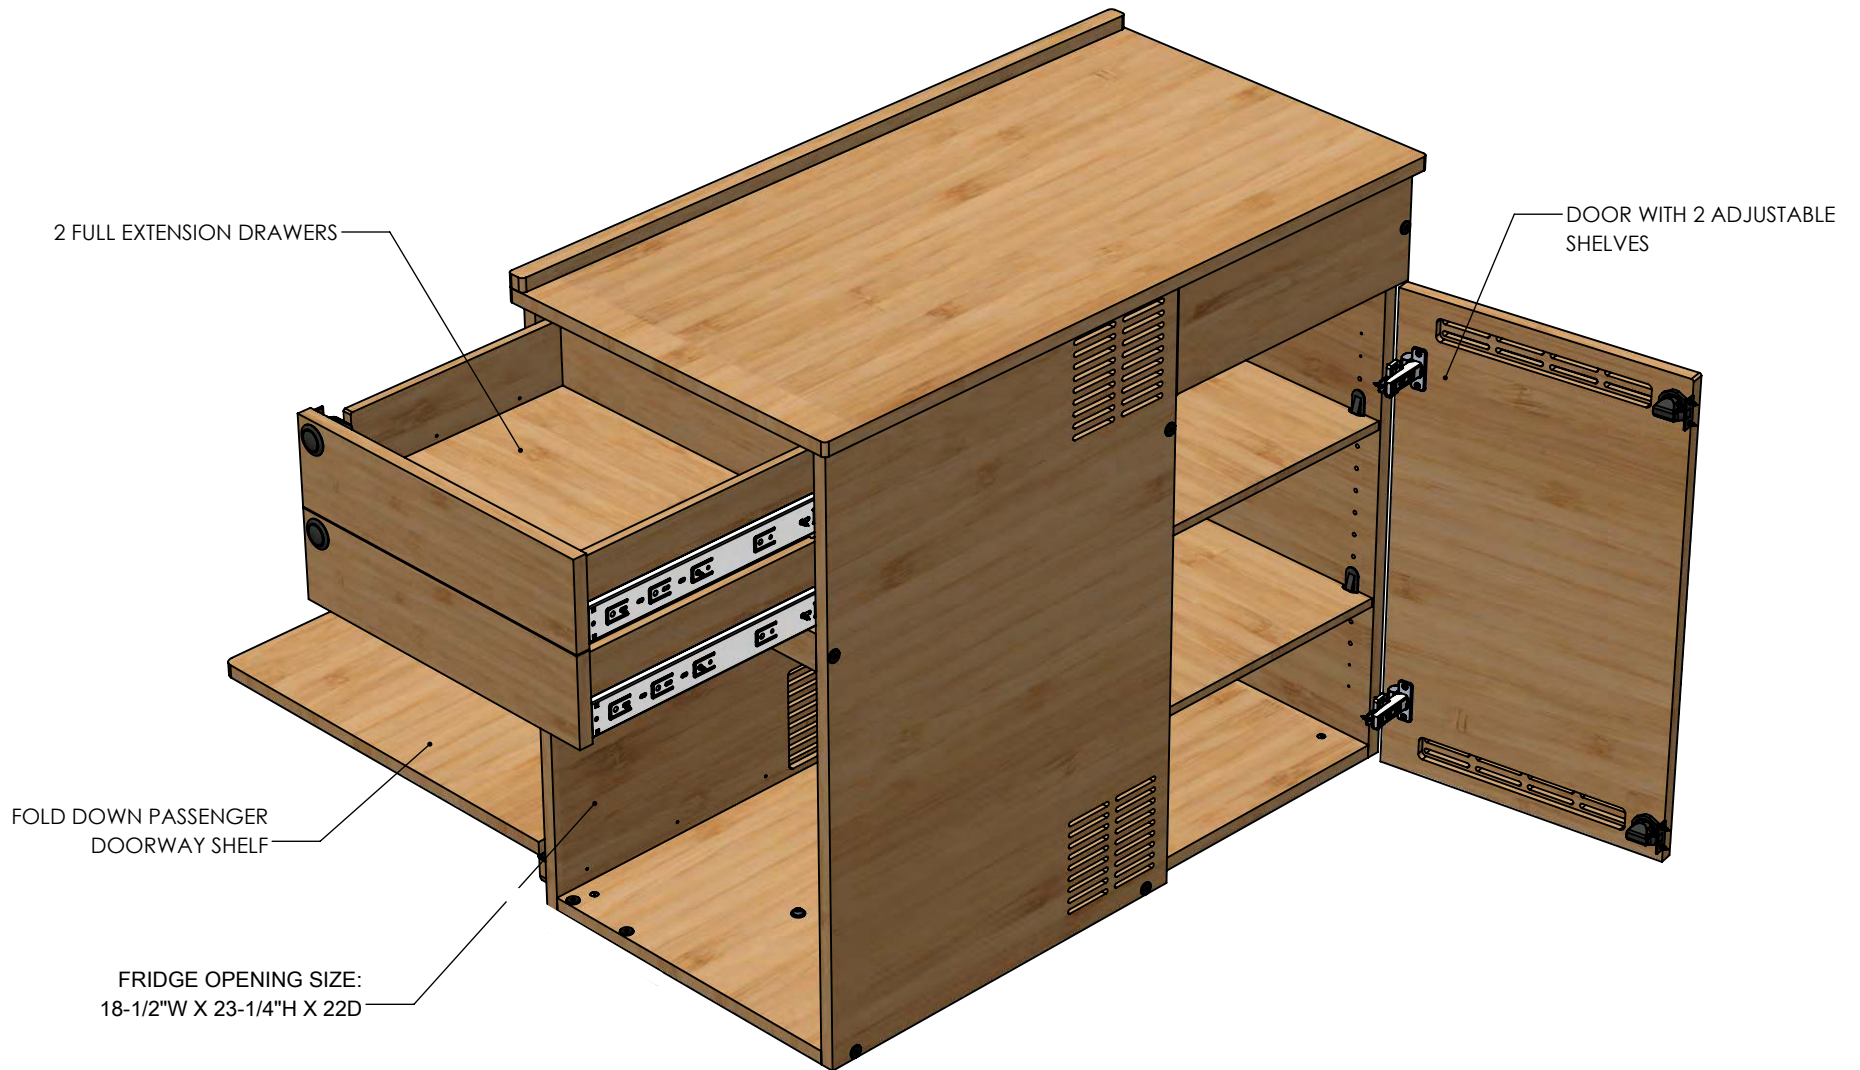

ROOST VANS, LLC
PORTLAND, OREGON
WWW.ROOSTVANS.COM

APPROXIMATE WEIGHT: 121.9 LBS.

RV42-00 PASSENGER STANDARD KITCHEN CABINET CUST SPEC SHEET

ROOST VANS, LLC
PORTLAND, OREGON
WWW.ROOSTVANS.COM

HARDWARE INCLUDED TO MOUNT
TO ROOST MOUNTING SYSTEM

FRIDGE VENTILATION

FOLD DOWN PASSENGER
DOORWAY SHELF

3 PLY FINISHED BAMBOO

RECOMMENDED SINK/STOVE:
SMEV 8821R
DOMETIC 8005
DOMETIC 8006

SHOWN WITH OPTIONAL ADD-ON
POWER PANEL SWITCH PLATE

LOCKING BUTTON LATCHES

SHOWN WITH DOOR & SHELVES AND
CABINET SWITCH PLATE OPTION