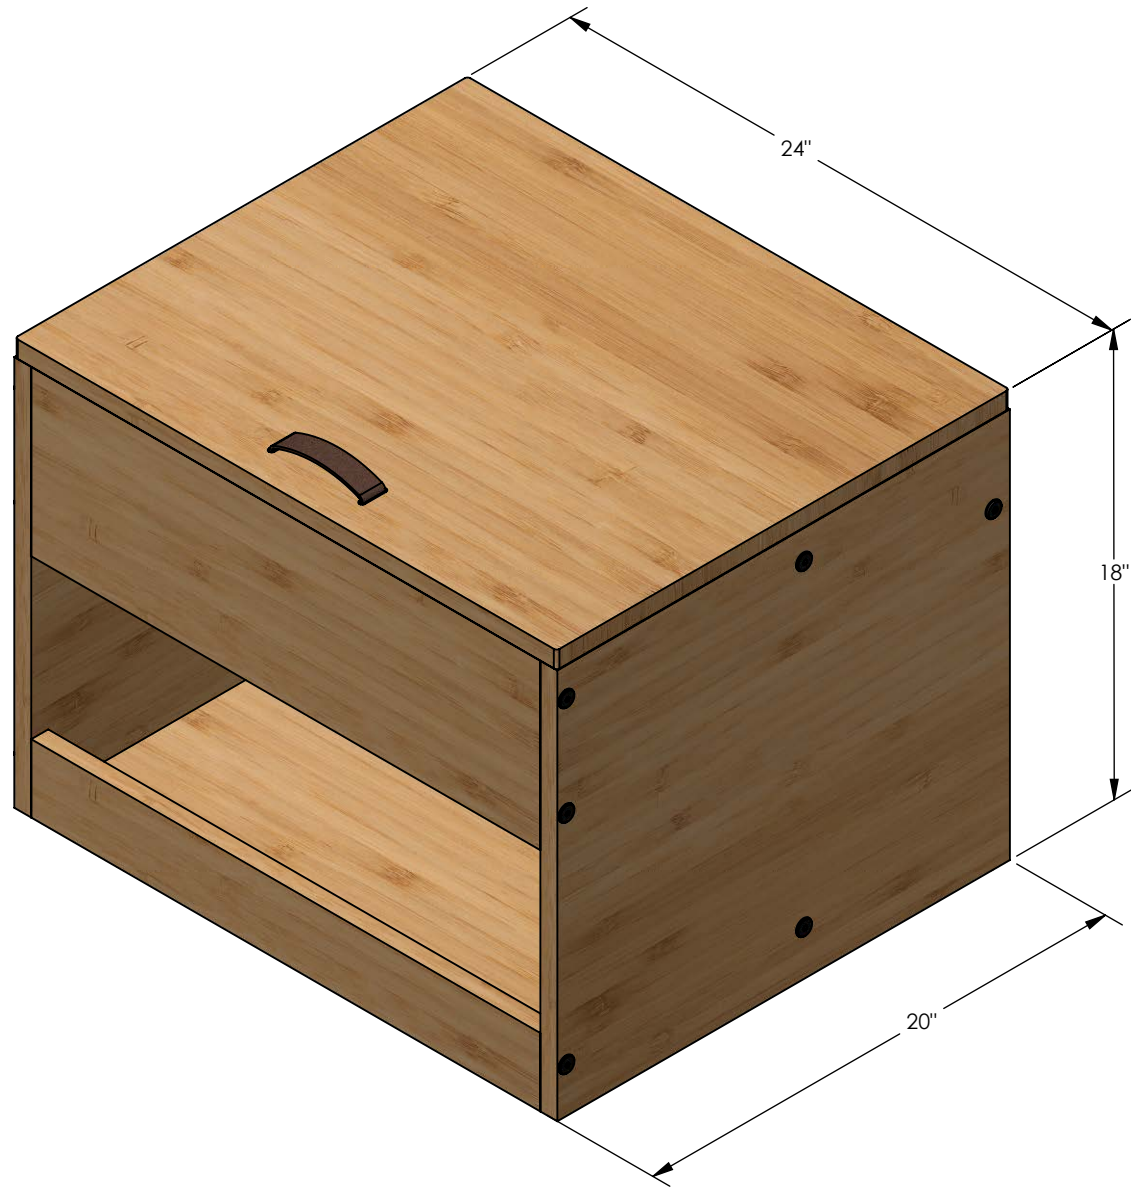

APPROXIMATE WEIGHT: 35.7 LBS

**RV17-00 24IN BENCH CABINET CUST CUT SHEET**

ROOST VANS, LLC  
 PORTLAND, OREGON WWW.ROOSTVANS.COM 971.236.6684

THIS DOCUMENT CONTAINS CONFIDENTIAL AND PROPRIETY INFORMATION THAT CANNOT BE REPRODUCED OR DIVULGED, IN WHOLE OR IN PART WITHOUT AUTHORIZATION FROM ROOST VANS, INC.

APPROXIMATE WEIGHT: 35.7 LBS.

**RV17-00 24IN BENCH CABINET CUST CUT SHEET**

ROOST VANS, LLC  
PORTLAND, OREGON WWW.ROOSTVANS.COM 971.236.6684

THIS DOCUMENT CONTAINS CONFIDENTIAL AND PROPRIETY INFORMATION THAT CANNOT BE REPRODUCED OR DIVULGED, IN WHOLE OR IN PART WITHOUT AUTHORIZATION FROM ROOST VANS, INC.

3 PLY FINISHED BAMBOO

LEATHER PULL HANDLE

STORAGE CUBBY

**RV17-00 24IN BENCH CABINET CUST CUT SHEET**

ROOST VANS, LLC  
PORTLAND, OREGON WWW.ROOSTVANS.COM 971.236.6684

THIS DOCUMENT CONTAINS CONFIDENTIAL AND PROPRIETY INFORMATION THAT CANNOT BE REPRODUCED OR DIVULGED, IN WHOLE OR IN PART WITHOUT AUTHORIZATION FROM ROOST VANS, INC.