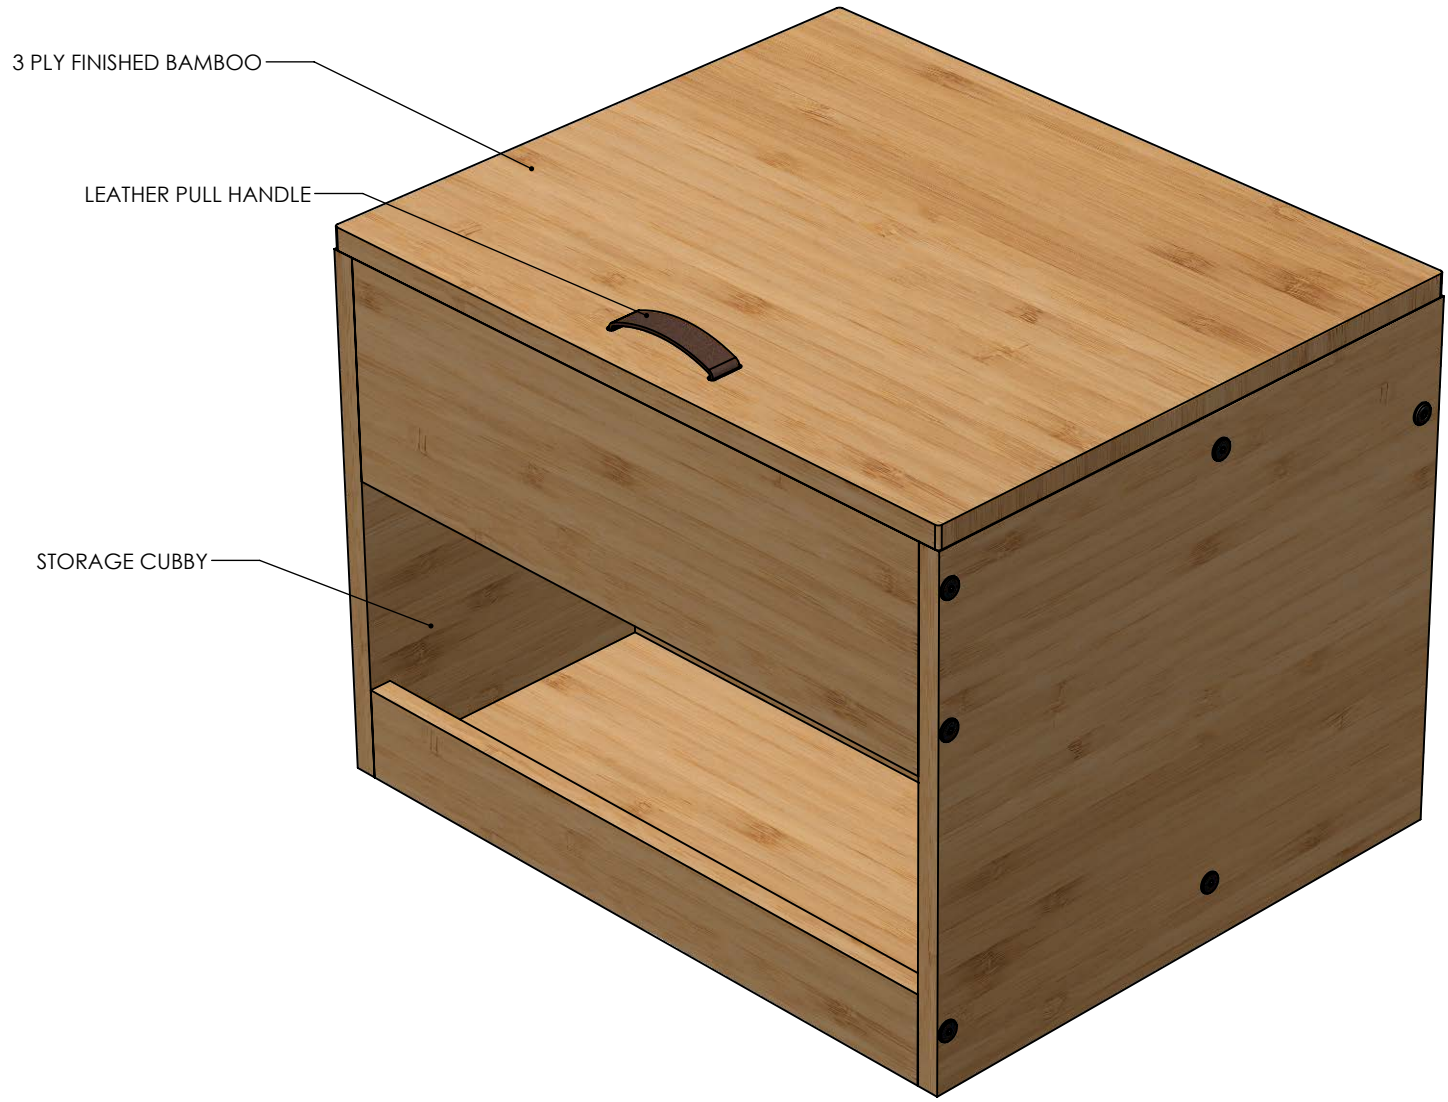

APPROXIMATE WEIGHT: 35.7 LBS

**RV17-00 24IN BENCH CABINET CUST CUT SHEET**

ROOST VANS, LLC  
 PORTLAND, OREGON WWW.ROOSTVANS.COM 971.236.6684

THIS DOCUMENT CONTAINS CONFIDENTIAL AND PROPRIETY INFORMATION THAT CANNOT BE REPRODUCED OR DIVULGED, IN WHOLE OR IN PART WITHOUT AUTHORIZATION FROM ROOST VANS, INC.

APPROXIMATE WEIGHT: 35.7 LBS.

**RV17-00 24IN BENCH CABINET CUST CUT SHEET**

ROOST VANS, LLC  
PORTLAND, OREGON WWW.ROOSTVANS.COM 971.236.6684

THIS DOCUMENT CONTAINS CONFIDENTIAL AND PROPRIETY INFORMATION THAT CANNOT BE REPRODUCED OR DIVULGED, IN WHOLE OR IN PART WITHOUT AUTHORIZATION FROM ROOST VANS, INC.

3 PLY FINISHED BAMBOO

LEATHER PULL HANDLE

STORAGE CUBBY

**RV17-00 24IN BENCH CABINET CUST CUT SHEET**

ROOST VANS, LLC  
PORTLAND, OREGON WWW.ROOSTVANS.COM 971.236.6684

THIS DOCUMENT CONTAINS CONFIDENTIAL AND PROPRIETY INFORMATION THAT CANNOT BE REPRODUCED OR DIVULGED, IN WHOLE OR IN PART WITHOUT AUTHORIZATION FROM ROOST VANS, INC.