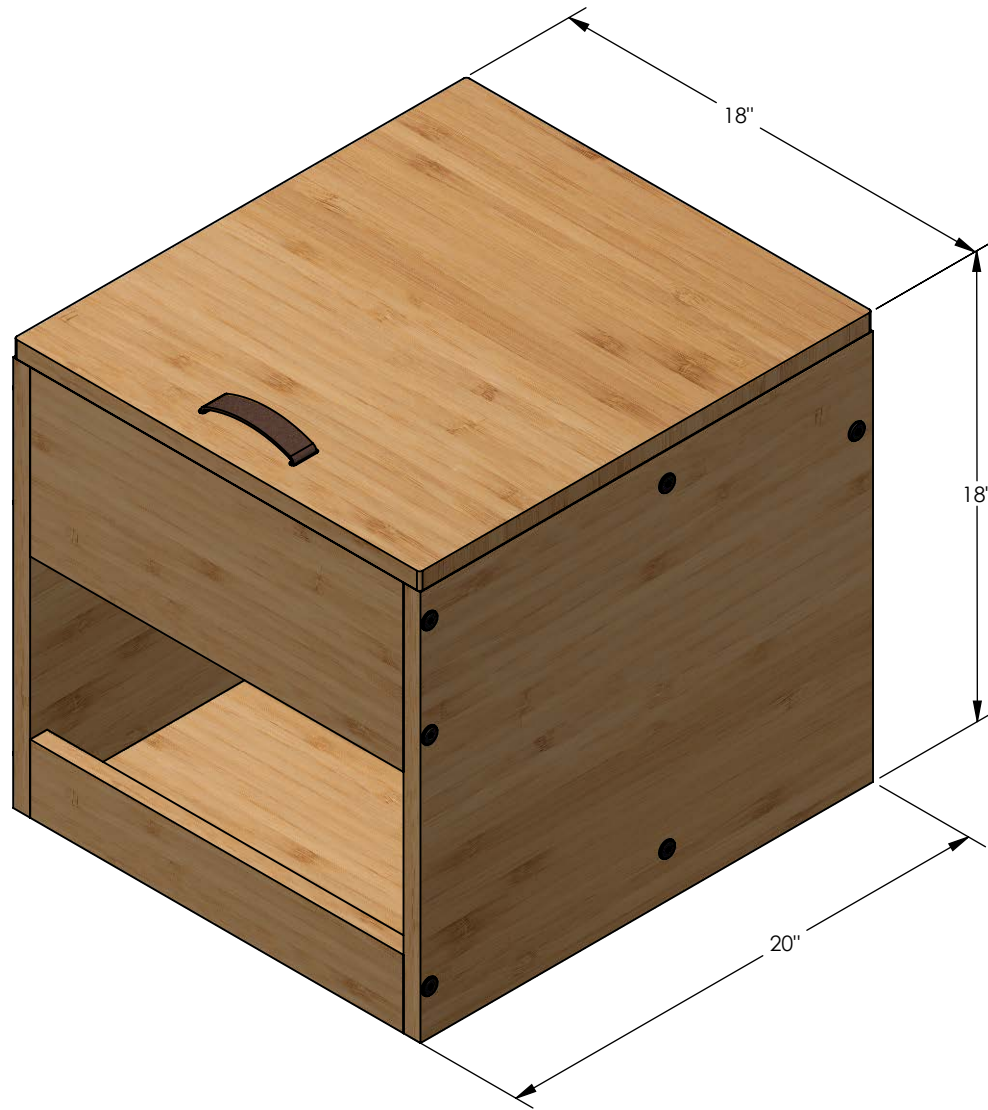

APPROXIMATE WEIGHT: 31.4 LBS

RV16-00 18IN BENCH CABINET CUST CUT SHEET

ROOST VANS, LLC
 PORTLAND, OREGON WWW.ROOSTVANS.COM 971.236.6684

THIS DOCUMENT CONTAINS CONFIDENTIAL AND PROPRIETY INFORMATION THAT CANNOT BE REPRODUCED OR DIVULGED, IN WHOLE OR IN PART WITHOUT AUTHORIZATION FROM ROOST VANS, INC.

APPROXIMATE WEIGHT: 31.4 LBS.

RV16-00 18IN BENCH CABINET CUST CUT SHEET

ROOST VANS, LLC
PORTLAND, OREGON WWW.ROOSTVANS.COM 971.236.6684

THIS DOCUMENT CONTAINS CONFIDENTIAL AND PROPRIETY INFORMATION THAT CANNOT BE REPRODUCED OR DIVULGED, IN WHOLE OR IN PART WITHOUT AUTHORIZATION FROM ROOST VANS, INC.

3 PLY FINISHED BAMBOO

LEATHER PULL HANDLE

STORAGE CUBBY

RV16-00 18IN BENCH CABINET CUST CUT SHEET

ROOST VANS, LLC
PORTLAND, OREGON WWW.ROOSTVANS.COM 971.236.6684

THIS DOCUMENT CONTAINS CONFIDENTIAL AND PROPRIETY INFORMATION THAT CANNOT BE REPRODUCED OR DIVULGED, IN WHOLE OR IN PART WITHOUT AUTHORIZATION FROM ROOST VANS, INC.