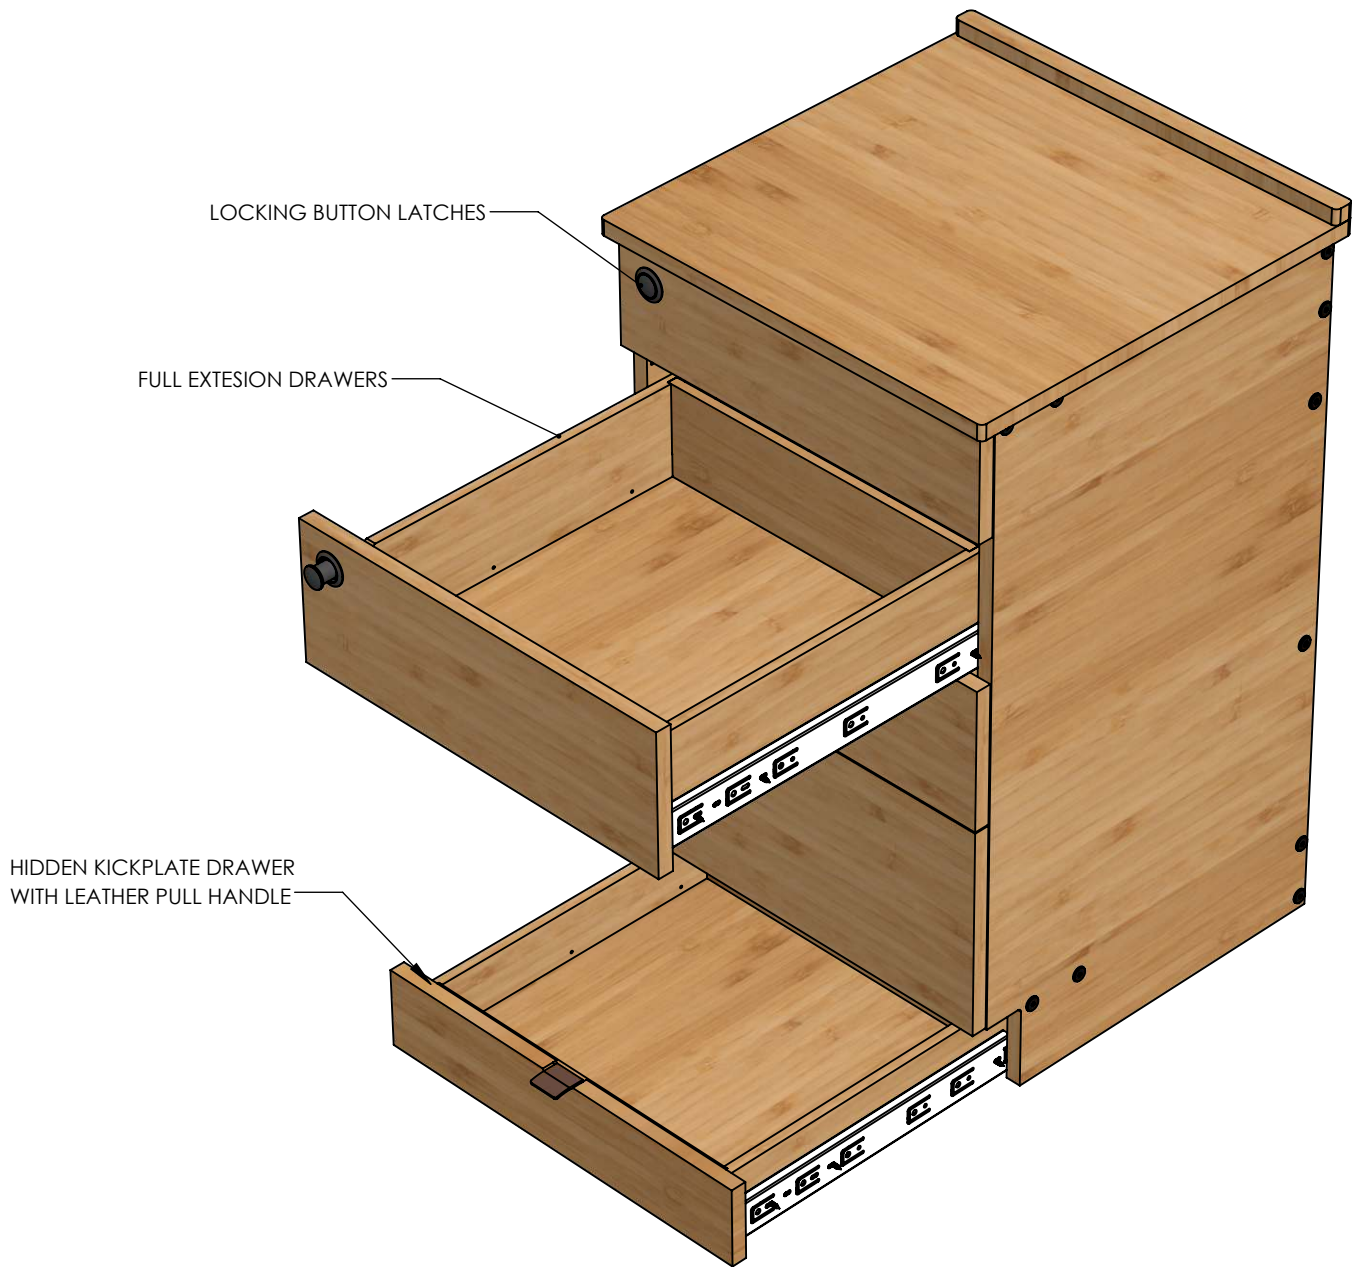

APPROXIMATE WEIGHT: 79.38 LBS.

RV13-00 DRAWER CABINET CUST SPEC SHEET

ROOST VANS, LLC
PORTLAND, OREGON WWW.ROOSTVANS.COM 971.236.6684

THIS DOCUMENT CONTAINS CONFIDENTIAL AND PROPRIETY INFORMATION THAT CANNOT BE REPRODUCED OR DIVULGED, IN WHOLE OR IN PART WITHOUT AUTHORIZATION FROM ROOST VANS, INC.