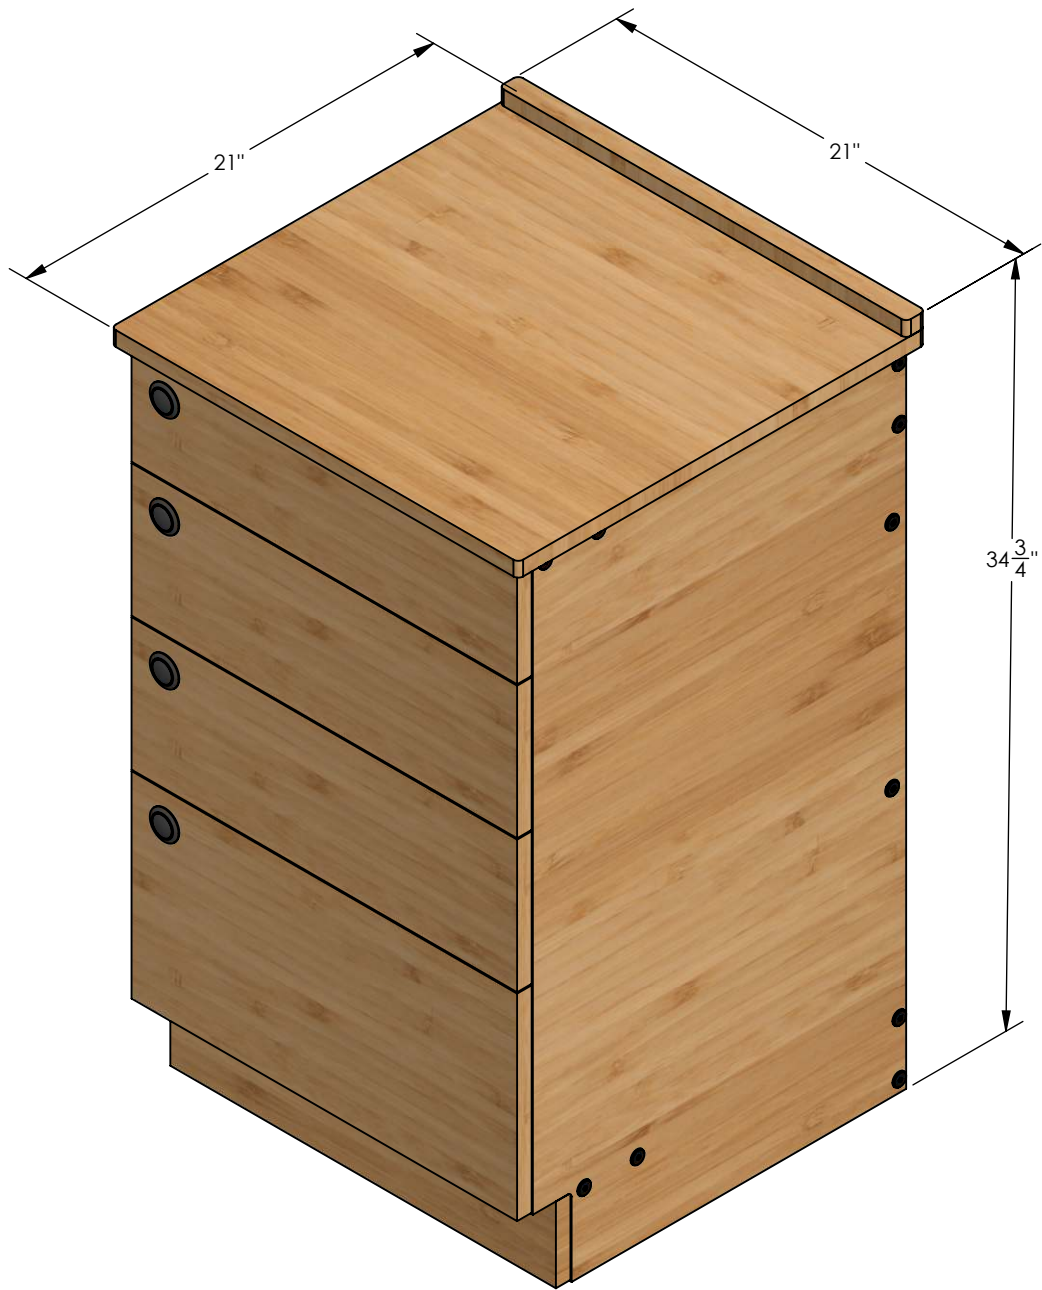

APPROXIMATE WEIGHT: 79.38 LBS.

RV13-00 DRAWER CABINET CUST SPEC SHEET

ROOST VANS, LLC
PORTLAND, OREGON WWW.ROOSTVANS.COM 971.236.6684

THIS DOCUMENT CONTAINS CONFIDENTIAL AND PROPRIETY INFORMATION THAT CANNOT BE REPRODUCED OR DIVULGED, IN WHOLE OR IN PART WITHOUT AUTHORIZATION FROM ROOST VANS, INC.