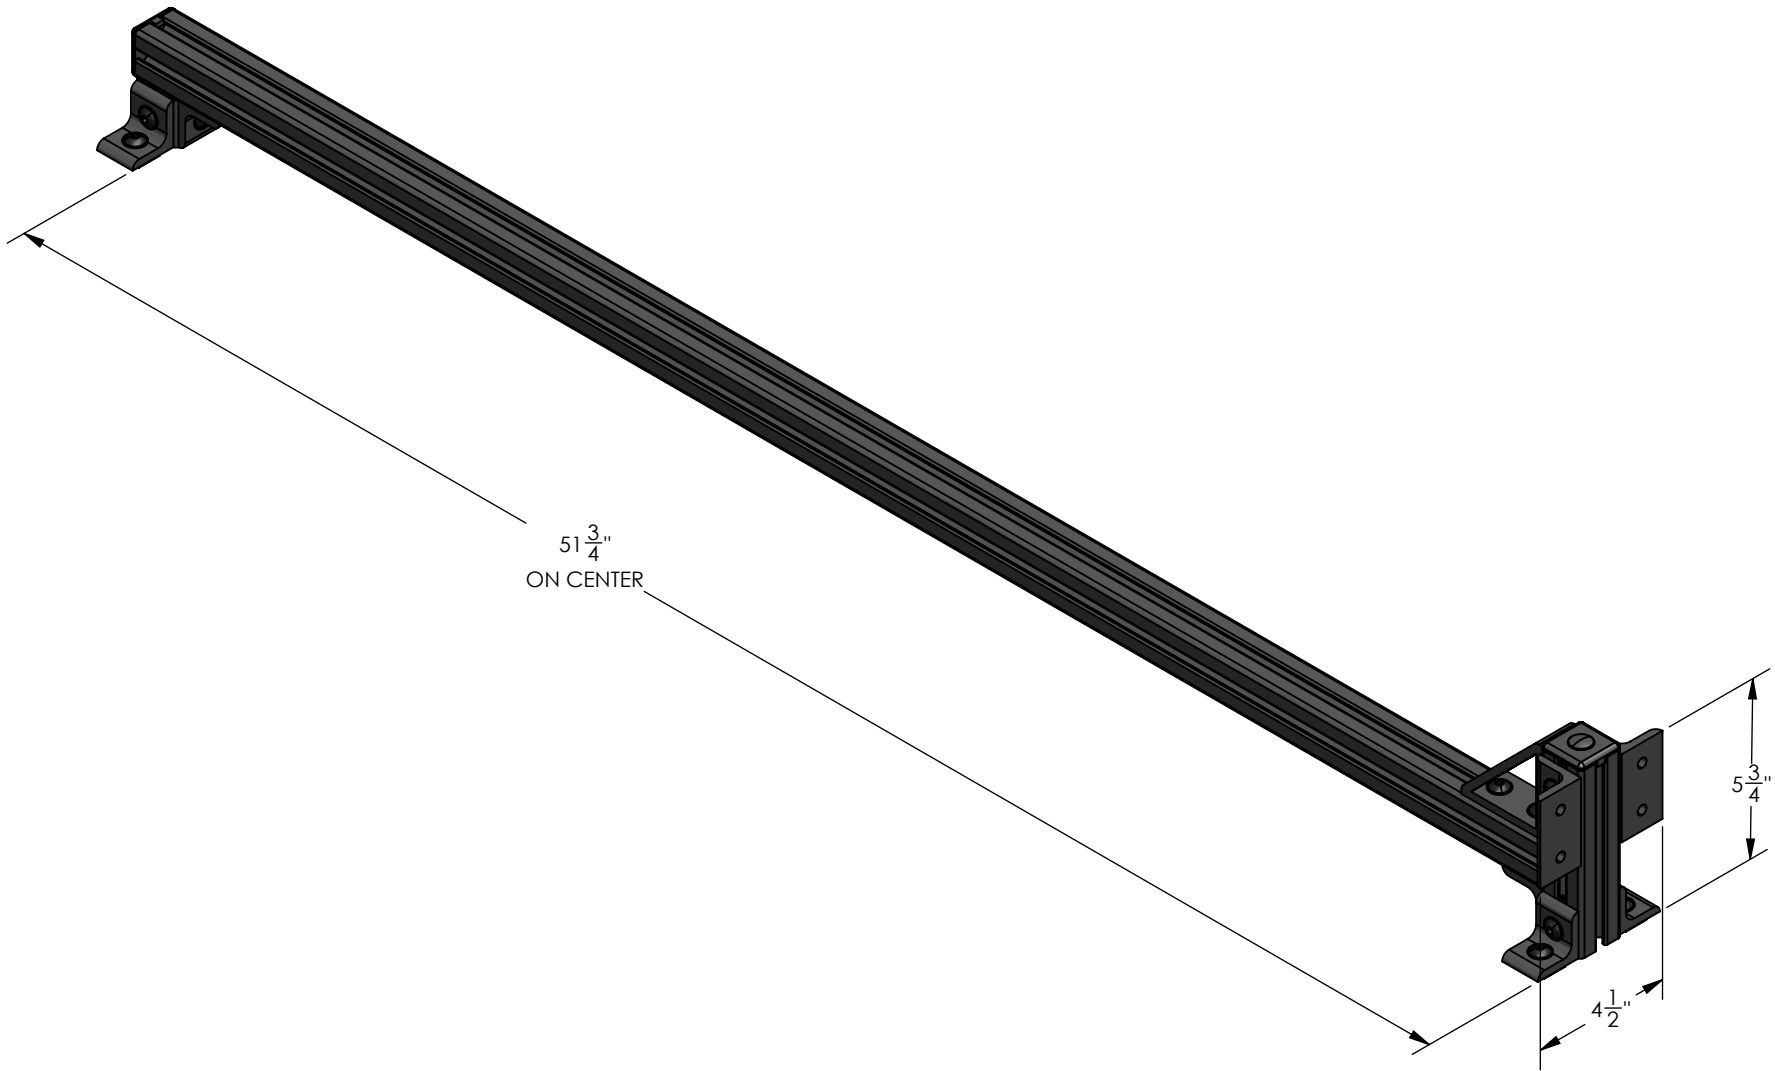

APPROXIMATE WEIGHT: 6.7 LBS.

RV14-00 ROOF RACK SPRINKER CUST CUT SHEET

ROOST VANS, LLC
 PORTLAND, OREGON WWW.ROOSTVANS.COM 971.236.6684

THIS DOCUMENT CONTAINS CONFIDENTIAL AND PROPRIETY INFORMATION THAT CANNOT BE REPRODUCED OR DIVULGED, IN WHOLE OR IN PART WITHOUT AUTHORIZATION FROM ROOST VANS, INC.