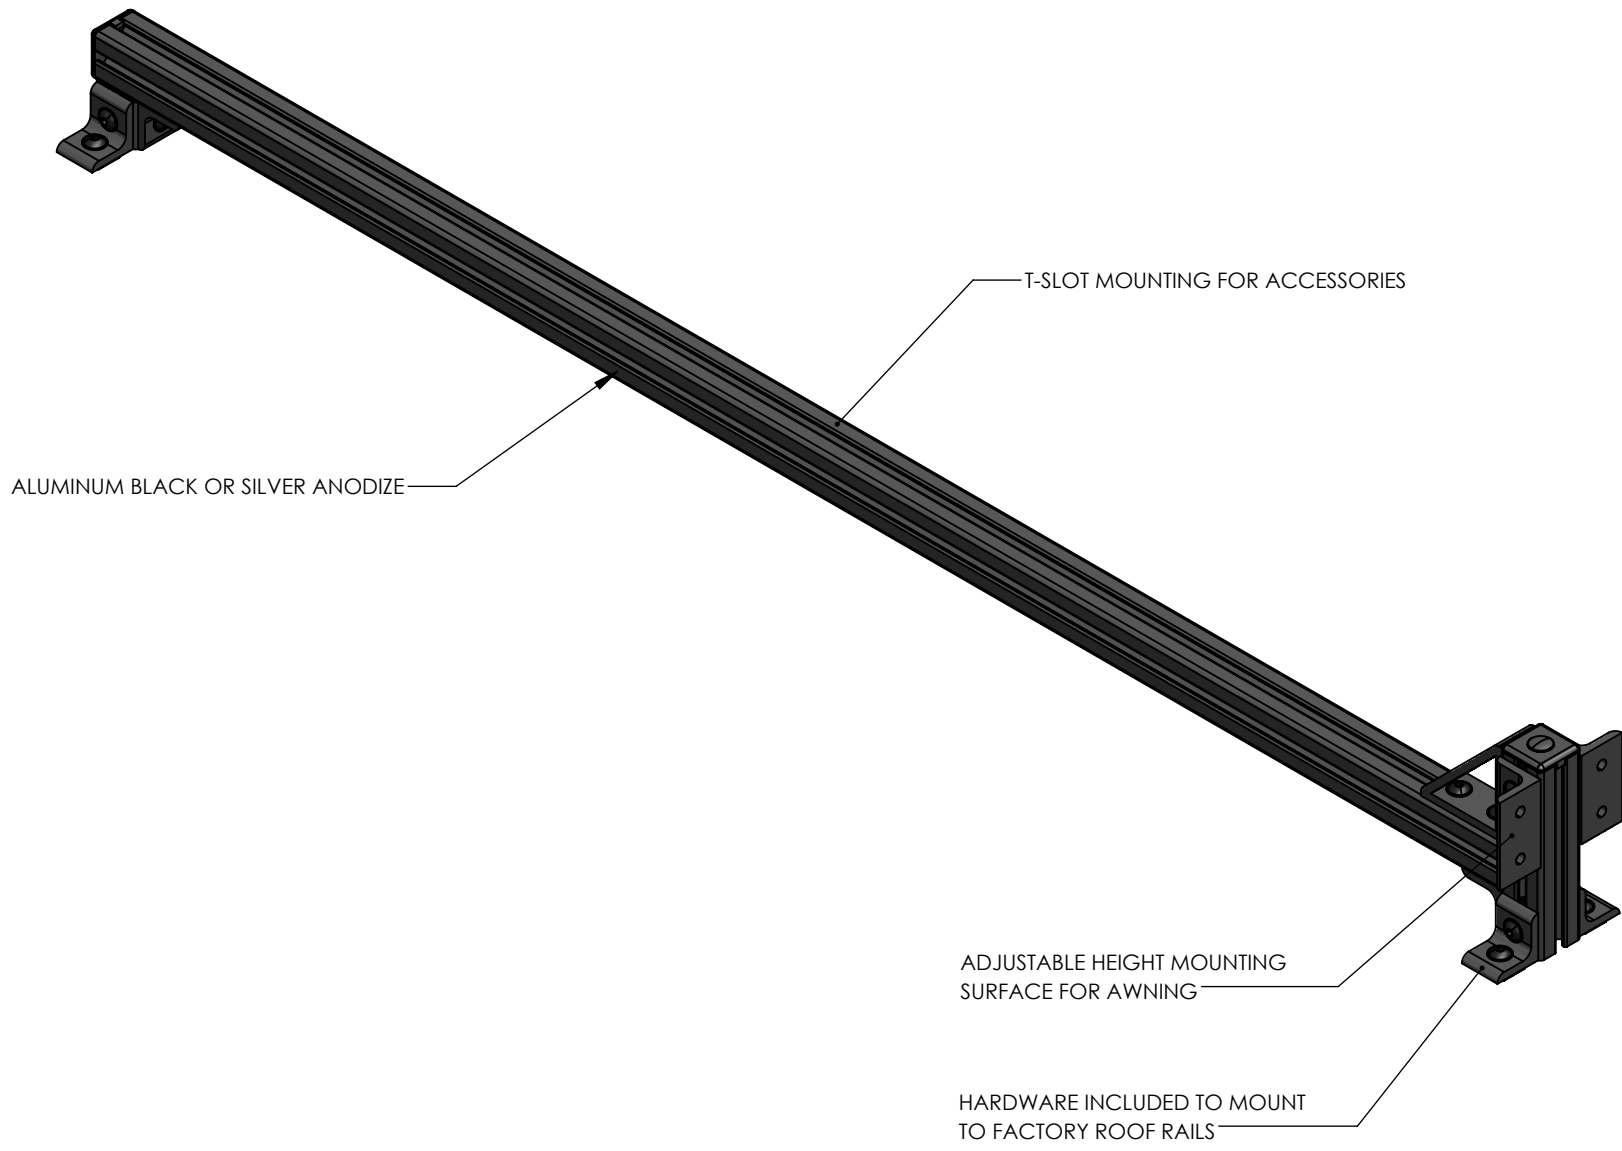

APPROXIMATE WEIGHT: 6.7 LBS.

RV14-00 ROOF RACK SPRINKER CUST CUT SHEET

ROOST VANS, LLC
 PORTLAND, OREGON WWW.ROOSTVANS.COM 971.236.6684

THIS DOCUMENT CONTAINS CONFIDENTIAL AND PROPRIETY INFORMATION THAT CANNOT BE REPRODUCED OR DIVULGED, IN WHOLE OR IN PART WITHOUT AUTHORIZATION FROM ROOST VANS, INC.