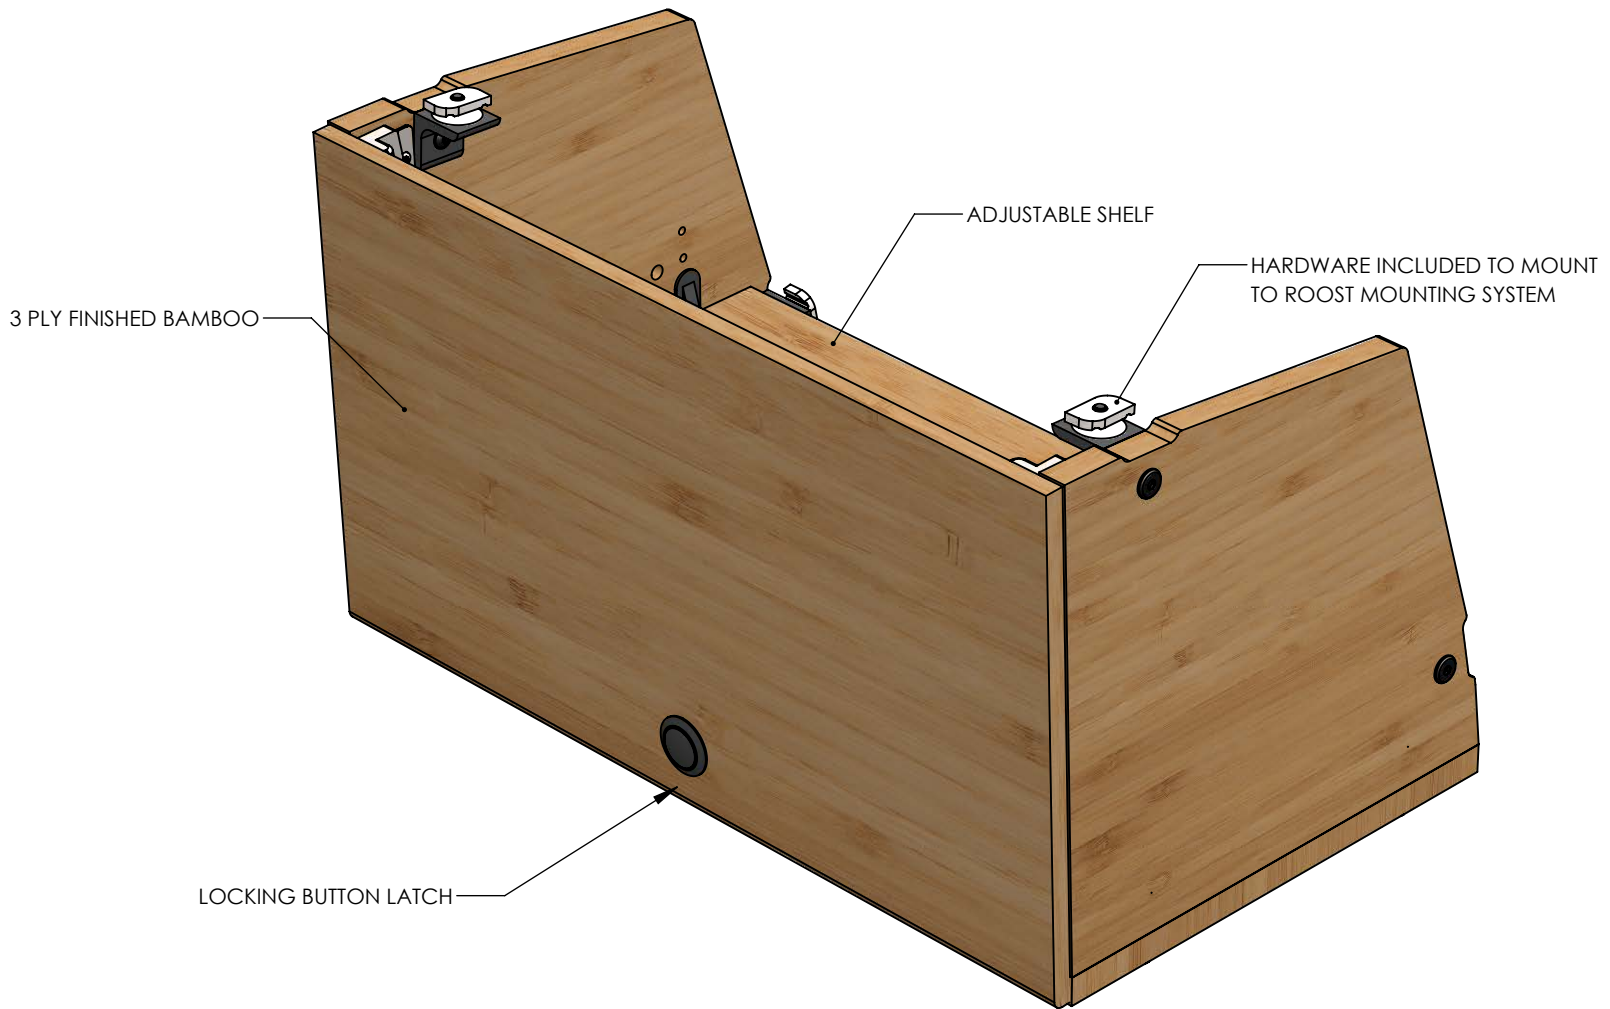

APPROXIMATE WEIGHT: 20.4 LBS.

RV11-00 UPPER CABINET 24IN SPRINTER CUST SPEC SHEET

ROOST VANS, LLC
 PORTLAND, OREGON WWW.ROOSTVANS.COM 971.236.6684

THIS DOCUMENT CONTAINS CONFIDENTIAL AND PROPRIETY INFORMATION THAT CANNOT BE REPRODUCED OR DIVULGED, IN WHOLE OR IN PART WITHOUT AUTHORIZATION FROM ROOST VANS, INC.