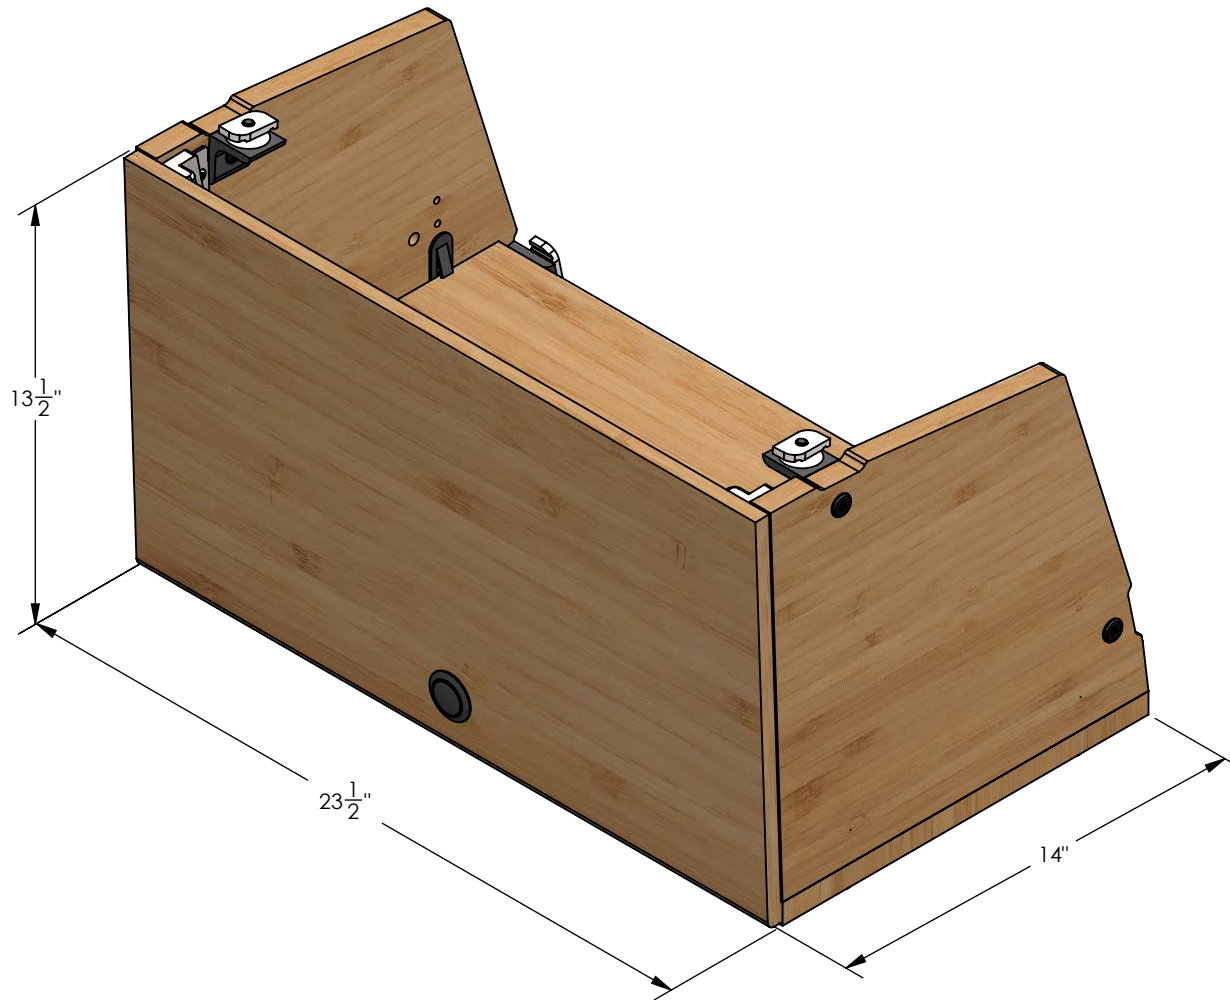

APPROXIMATE WEIGHT: 20.4 LBS.

RV11-00 UPPER CABINET 24IN SPRINTER CUST SPEC SHEET

ROOST VANS, LLC
 PORTLAND, OREGON WWW.ROOSTVANS.COM 971.236.6684

THIS DOCUMENT CONTAINS CONFIDENTIAL AND PROPRIETY INFORMATION THAT CANNOT BE REPRODUCED OR DIVULGED, IN WHOLE OR IN PART WITHOUT AUTHORIZATION FROM ROOST VANS, INC.