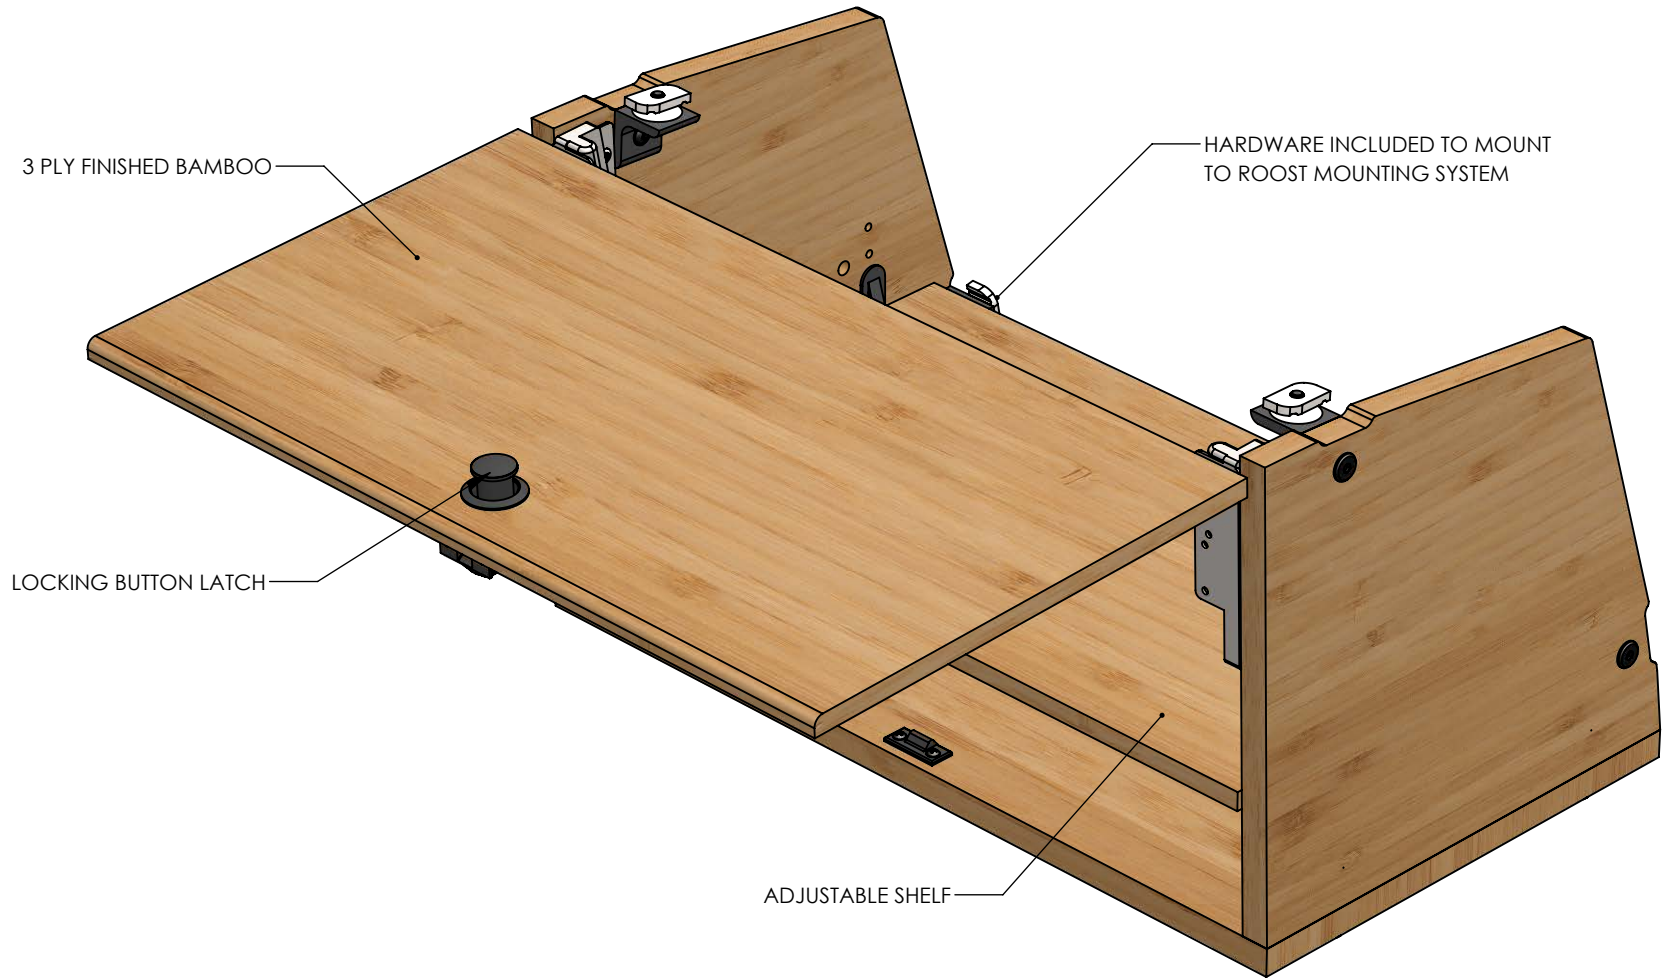

APPROXIMATE WEIGHT: 20.4 LBS.

RV11-00 UPPER CABINET 24IN SPRINTER CUST SPEC SHEET

ROOST VANS, LLC
PORTLAND, OREGON WWW.ROOSTVANS.COM 971.236.6684

THIS DOCUMENT CONTAINS CONFIDENTIAL AND PROPRIETY INFORMATION THAT CANNOT BE REPRODUCED OR DIVULGED, IN WHOLE OR IN PART WITHOUT AUTHORIZATION FROM ROOST VANS, INC.